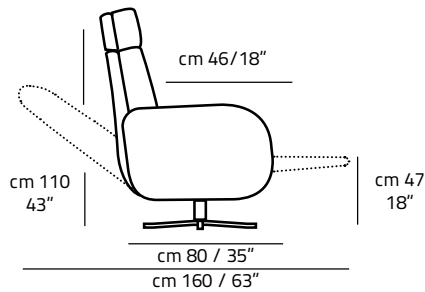

FRAME

Iron: 80%
Multilayer: 20%

OTHER ELEMENTS

Seat: Fixed
Arm: Fixed
Back: Fixed

Chair RX
V015
cm 67 / 26"

Chair RX P&P
V955
cm 67 / 26"

AMBIENTE
ITALIAN DESIGN

LICIA