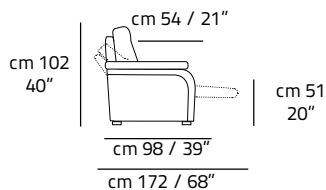

cm 105 / 41"

cm 156 / 61"

cm 198 / 78"

cm 208 / 82"

cm 105 / 41"

cm 156 / 61"

cm 198 / 78"

cm 208 / 82"