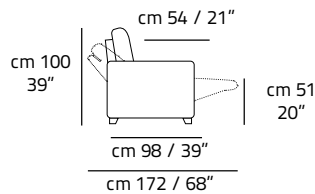

MURGIA

Technical Sheet for Retailers

INTERIORS

Seat: Foam
Arm: Foam
Back: Foam
Backrest: Foam

SUSPENSION SYSTEM

Seat: Belt
Back: Belt

FRAME

Particle board: 35%
Multilayer: 15%
Fir: 30%
Masonite: 20%

OTHER ELEMENTS

Seat: Fixed
Arm: Fixed
Back: Fixed