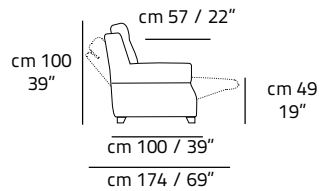

Particle board: 35%
Multilayer: 15%
Fir: 30%
Masonite: 20%

OTHER ELEMENTS

Seat: Fixed
Arm: Fixed
Back: Fixed

Chair RX Power
V955
cm 102 / 40"

2 Seater 2RX Power
V956
cm 162 / 64"

3 Seater 2RX Power
V957
cm 222 / 87"