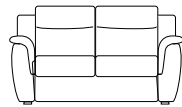

Particle board: 35%
Multilayer: 15%
Fir: 25%
Masonite: 25%

OTHER ELEMENTS

Seat: Fixed
Arm: Fixed
Back: Fixed

Chair
V010

cm 105 / 41"

2 Seater
V020

cm 156 / 61"

2,5 Seater
V029