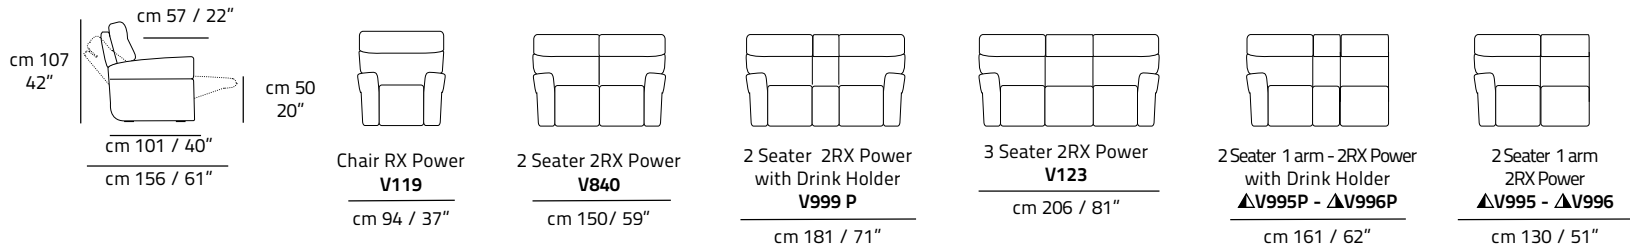

DAVID

Technical Sheet for Retailers

INTERIORS

Seat: Foam
Arm: Foam
Back: Fiberfill

SUSPENSION SYSTEM

Seat: Greek Springs
Back: Belt

FRAME

Particle board: 40%
Multilayer: 40%
Fir: 15%
Masonite: 5%

OTHER ELEMENTS

Seat: Fixed
Arm: Fixed
Back: Fixed