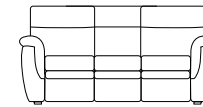

OTHER ELEMENTS

Seat: Fixed
Arm: Fixed
Back: Fixed

Chair RX P&P
V955
cm 103 / 41"

2 Seater 2RX P&P
V956
cm 159 / 63"

2 Seater 2RX P&P
with Drink Holder
V956 AHC
cm 190 / 75"

3 Seater 2RX P&P
V957
cm 215 / 85"