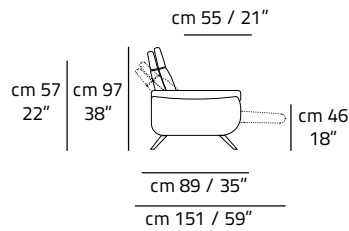

Particle board: -
Multilayer: 70%
Fir: 25%
Masonite: 5%

OTHER ELEMENTS

Seat: Fixed
Arm: Fixed
Back: Fixed

Chair RX Power
V119
cm 87 / 34"

2 Seater RX Power
V840
cm 147 / 58"

3 Seater RX Power
V123
cm 185 / 73"

Seat: Fixed
Arm: Fixed
Back: Fixed

Chair
V010

cm 87 / 34"

2 Seater
V020

cm 147 / 58"

3 Seater
V030

cm 185 / 73"

Chair RX Power
V119