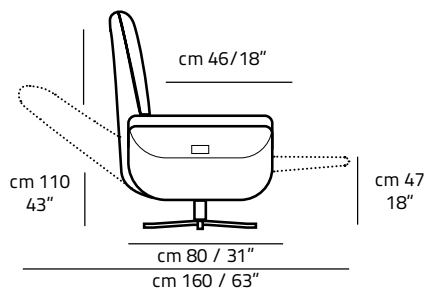

Iron: 80%
Multilayer: 20%

OTHER ELEMENTS

Seat: Fixed
Arm: Fixed
Back: Fixed

Chair RX Manual Large
V015L

cm 106 / 42"

Chair RX P&P Large
V955L

cm 106 / 42"

AMBIENTE
ITALIAN DESIGN