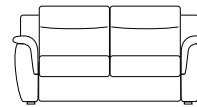

Particle board: 35%
Multilayer: 15%
Fir: 25%
Masonite: 25%

OTHER ELEMENTS

Seat: Fixed
Arm: Fixed
Back: Fixed

Chair
V010

cm 105 / 41"

2 Seater
V020

cm 156 / 61"

2,5 Seater
V029