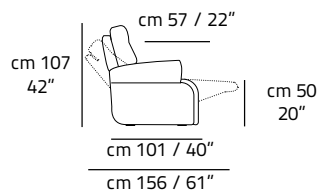

COSTARICA

Technical Sheet for Retailers

INTERIORS

Seat: Foam
Arm: Foam + Fiberfill
Back: Foam
Backrest: Fiberfill

SUSPENSION SYSTEM

Seat: Greek Springs
Back: Belt

FRAME

Particle board: 40%
Multilayer: 40%
Fir: 15%
Masonite: 5%

OTHER ELEMENTS

Seat: Fixed
Arm: Fixed
Back: Fixed