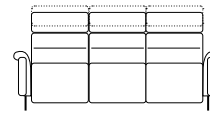

Seat: Fixed
Arm: Fixed
Back: Fixed

Chair
V010

cm 87 / 34"

2 Seater
V020

cm 147 / 58"

3 Seater
V030

cm 185 / 73"

Chair RX Power
V119