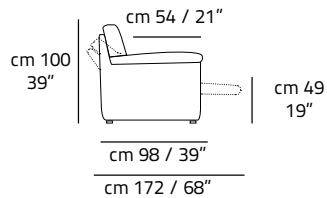

cm 105 / 41"

cm 156 / 61"

cm 198 / 78"