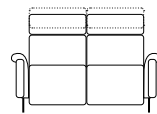

FRAME

Particle board:
Multilayer: 70%
Fir: 25%
Masonite: 5%

OTHER ELEMENTS

Seat: Fixed
Arm: Fixed
Back: Fixed
Backrest: Fixed

Chair RX Power
V119
cm 87 / 34"

2 Seater RX Power
V840
cm 147 / 58"

3 Seater RX Power
V123
cm 185 / 73"