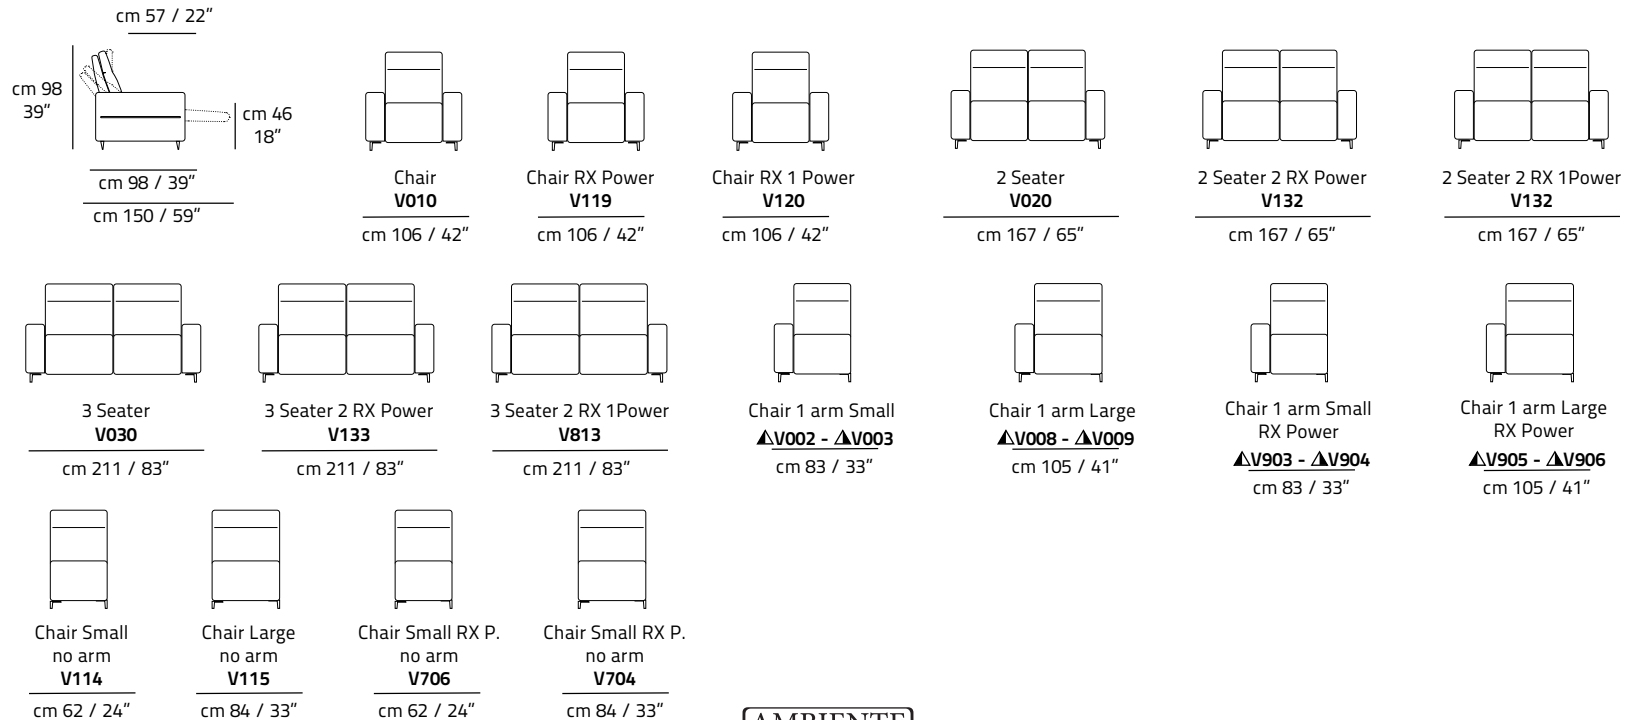

INTERIORS

Seat: Foam
 Arm: Foam
 Back: Fiberfill

SUSPENSION SYSTEM

Seat: Greek Springs
 Back: Webbing

FRAME

Particle board: 35%
 Multilayer: 20%
 Fir: 35%
 Masonite: 10%

OTHER ELEMENTS

Seat: Fixed
 Arm: Fixed
 Back: Fixed