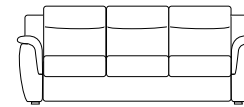

3 Seater
V030

cm 208 / 82"