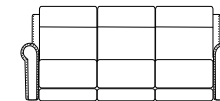

2 Seater 2RX P&P
with Drink Holder
V956 AHC
cm 181 / 71"

3 Seater 2RX P&P
V957
cm 206 / 81"

AMBIENTE
ITALIAN DESIGN

NOBEL

**RELAX
COLLECTION**

Model:

NOBEL

Leather / Fabric