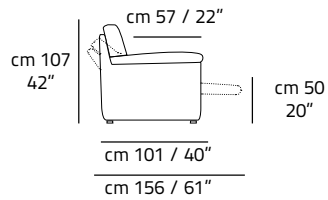

RAFAEL

Technical Sheet for Retailers

INTERIORS

Seat: Foam
Arm: Foam
Back: Fiberfill

SUSPENSION SYSTEM

Seat: Greek Springs
Back: Webbing

FRAME

Particle board: 40%
Multilayer: 40%
Fir: 15%
Masonite: 5%

OTHER ELEMENTS

Seat: Fixed
Arm: Fixed
Back: Fixed