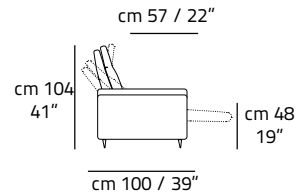

FRAME

Particle board:
Multilayer: 70%
Fir: 25%
Masonite: 5%

OTHER ELEMENTS

Seat: Fixed
Arm: Fixed
Back: Fixed
Backrest: Fixed

Chair RX Power
V119
cm 87 / 34"

2 Seater RX Power
V840
cm 147 / 58"

3 Seater RX Power
V123
cm 185 / 73"

Chair RX Power
V119
 cm 108 / 43"

Sectional
ΔV052 - ΔV053
 cm 220 / 87"

Chair 1 arm Small
ΔV002 - ΔV003
 cm 84 / 33"

Chair no arm Small
V114
 cm 61 / 24"

Chair no arm Small RX
V706
 cm 64 / 25"

Chair 1 arm Middle
ΔV006 - Δ007
 cm 98 / 39"