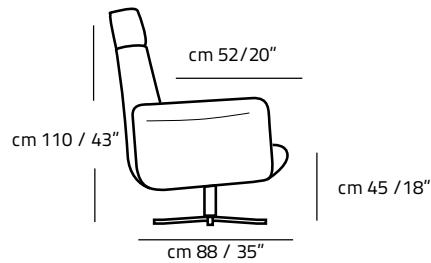

TULIP

Technical Sheet for Retailers

INTERIORS

Seat: Foam
Arm: Foam
Back: Foam
Backrest: Foam

SUSPENSION SYSTEM

Seat: Springs
Back: Springs

FRAME

Iron: 75%
Multilayer: 25%

OTHER ELEMENTS

Seat: Fixed
Arm: Fixed
Back: Fixed