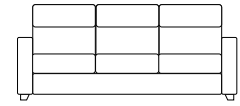

MURGIA

Technical Sheet for Retailers

INTERIORS

Seat: Foam
Arm: Foam
Back: Foam
Backrest: Foam

SUSPENSION SYSTEM

Seat: Belt
Back: Belt

FRAME

Particle board: 35%
Multilayer: 15%
Fir: 30%
Masonite: 20%

OTHER ELEMENTS

Seat: Fixed
Arm: Fixed
Back: Fixed