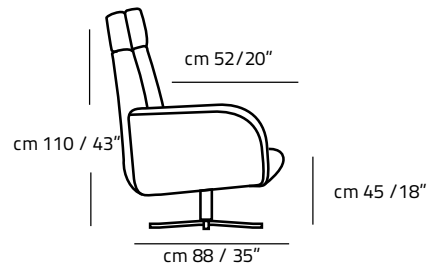

VILMA

Technical Sheet for Retailers

INTERIORS

Seat: Foam
Arm: Foam
Back: Foam
Backrest: Foam

SUSPENSION SYSTEM

Seat: Springs
Back: Springs

FRAME

Iron: 75%
Multilayer: 25%

OTHER ELEMENTS

Seat: Fixed
Arm: Fixed
Back: Fixed