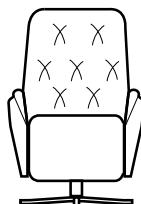

Iron: 80%
Multilayer: 20%

OTHER ELEMENTS

Seat: Fixed
Arm: Fixed
Back: Fixed

Chair RX Manual Large
V015L

cm 106 / 42"

Chair RX P&P Large
V955L

cm 106 / 42"

AMBIENTE
ITALIAN DESIGN