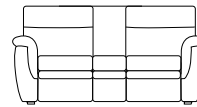

OTHER ELEMENTS

Seat: Fixed
Arm: Fixed
Back: Fixed

Chair RX P&P
V955
cm 103 / 41"

2 Seater 2RX P&P
V956
cm 159 / 63"

2 Seater 2RX P&P
with Drink Holder
V956 AHC
cm 190 / 75"

3 Seater 2RX P&P
V957
cm 215 / 85"