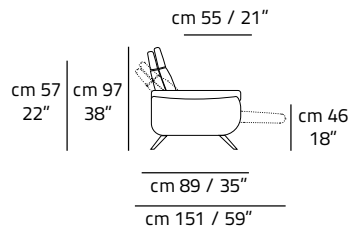

FRAME

Particle board:
Multilayer: 70%
Fir: 25%
Masonite: 5%

OTHER ELEMENTS

Seat: Fixed
Arm: Fixed
Back: Fixed
Backrest: Fixed

Chair RX Power
V119
cm 87 / 34"

2 Seater RX Power
V840
cm 147 / 58"

3 Seater RX Power
V123
cm 185 / 73"