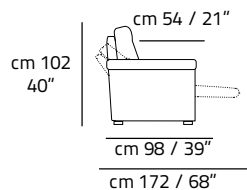

cm 51
20"

cm 105 / 41"

cm 156 / 61"