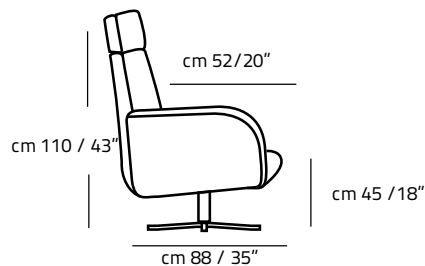

GRACE

Technical Sheet for Retailers

INTERIORS

Seat: Foam
Arm: Foam
Back: Foam
Backrest: Foam

SUSPENSION SYSTEM

Seat: Springs
Back: Springs

FRAME

Iron: 75%
Multilayer: 25%

OTHER ELEMENTS

Seat: Fixed
Arm: Fixed
Back: Fixed