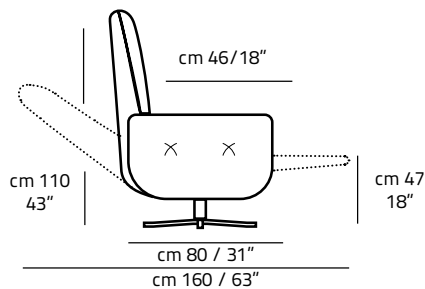

NAOS

Technical Sheet for Retailers

INTERIORS

Seat: Foam
Arm: Foam
Back: Foam
Backrest: Foam

SUSPENSION SYSTEM

Seat: Springs
Back: Springs

FRAME

Iron: 80%
Multilayer: 20%

OTHER ELEMENTS

Seat: Fixed
Arm: Fixed
Back: Fixed

cm 67 / 26"

cm 67 / 26"