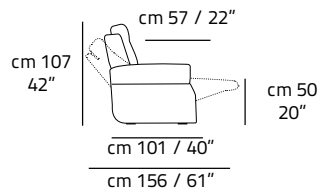

GOLF

Technical Sheet for Retailers

INTERIORS

Seat: Foam
Arm: Foam
Back: Fiberfill
Backrest: Fiberfill

SUSPENSION SYSTEM

Seat: Greek Springs
Back: Springs

FRAME

Particle board: 40%
Multilayer: 40%
Fir: 15%
Masonite: 5%

OTHER ELEMENTS

Seat: Fixed
Arm: Fixed
Back: Fixed