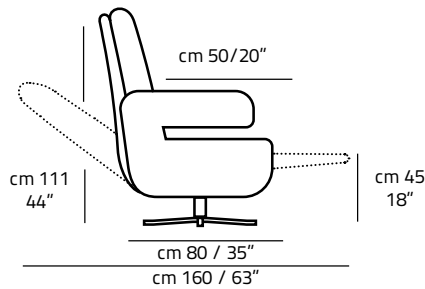

Iron: 80%
Multilayer: 20%

OTHER ELEMENTS

Seat: Fixed
Arm: Fixed
Back: Fixed

Chair RX
V015

cm 68 / 27"

Chair RX P&P
V955

cm 68 / 27"

AMBIENTE
ITALIAN DESIGN