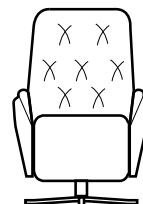

Iron: 80%
Multilayer: 20%

OTHER ELEMENTS

Seat: Fixed
Arm: Fixed
Back: Fixed

Chair RX Manual Large
V015L

cm 106 / 42"

Chair RX P&P Large
V955L

cm 106 / 42"

AMBIENTE
ITALIAN DESIGN