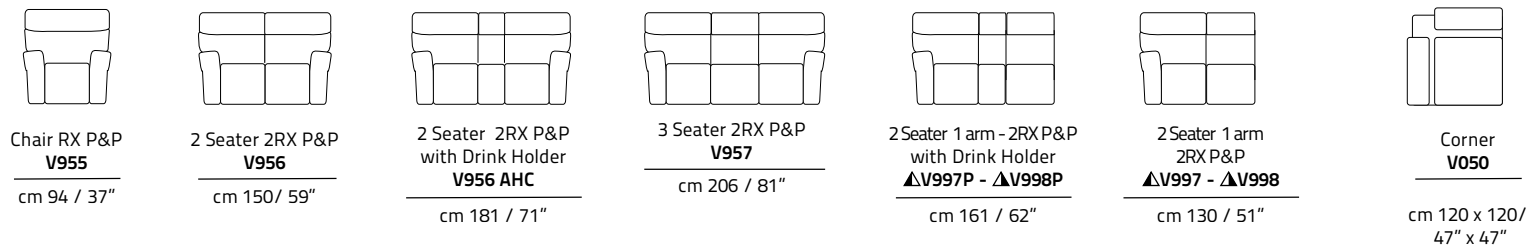

DAVID

Technical Sheet for Retailers

INTERIORS

Seat: Foam
Arm: Foam
Back: Fiberfill

SUSPENSION SYSTEM

Seat: Greek Springs
Back: Belt

FRAME

Particle board: 40%
Multilayer: 40%
Fir: 15%
Masonite: 5%

OTHER ELEMENTS

Seat: Fixed
Arm: Fixed
Back: Fixed