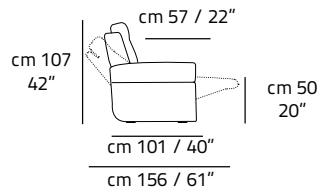

cm 95 / 37"

cm 150 / 59"

cm 206 / 81"