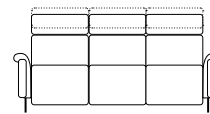

FRAME

Particle board:
Multilayer: 70%
Fir: 25%
Masonite: 5%

OTHER ELEMENTS

Seat: Fixed
Arm: Fixed
Back: Fixed
Backrest: Fixed

Chair RX Power
V119
cm 87 / 34"

2 Seater RX Power
V840
cm 147 / 58"

3 Seater RX Power
V123
cm 185 / 73"