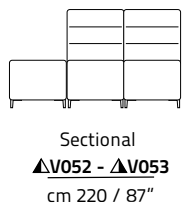

FRAME

Particle board:
Multilayer: 70%
Fir: 25%
Masonite: 5%

OTHER ELEMENTS

Seat: Fixed
Arm: Fixed
Back: Fixed
Backrest: Fixed

Chair RX Power
V119
cm 87 / 34"

2 Seater RX Power
V840
cm 147 / 58"

3 Seater RX Power
V123
cm 185 / 73"

Chair RX Power
V119
 cm 108 / 43"

Sectional
ΔV052 - ΔV053
 cm 220 / 87"

Chair 1 arm Small
ΔV002 - ΔV003
 cm 84 / 33"

Chair no arm Small
V114
 cm 61 / 24"

Chair no arm Small RX
V706
 cm 64 / 25"

Chair 1 arm Middle
ΔV006 - Δ007
 cm 98 / 39"