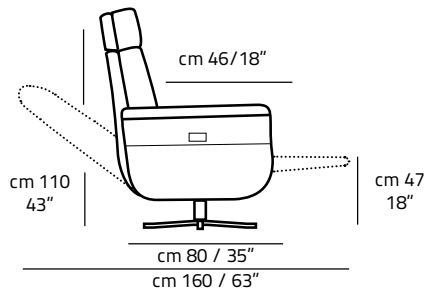

SUSPENSION SYSTEM

Seat: Springs
Back: Springs

FRAME

Particle board: 45%
Multilayer: 50%
Masonite: 5%

OTHER ELEMENTS

Seat: Fixed
Arm: Fixed
Back: Fixed

Chair RX
V015
cm 67 / 26"

Chair RX P&P
V955
cm 67 / 26"