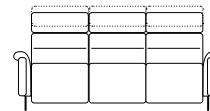

3 Seater RX Power
V123

cm 185 / 73"