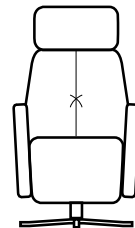

Chair RX
V015

cm 75 / 30"