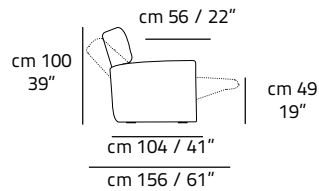

GELA

Technical Sheet for Retailers

INTERIORS

Seat: Foam
Arm: Foam
Back: Fiberfill
Backrest: Fiberfill

SUSPENSION SYSTEM

Seat: Greek Springs
Back: Springs

FRAME

Particle board: 15%
Multilayer: 70%
Fir: 10%
Masonite: 5%

OTHER ELEMENTS

Seat: Fixed
Arm: Fixed
Back: Fixed