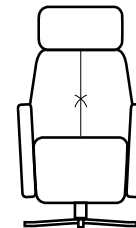

Chair RX P&P V955

cm 75 / 30"