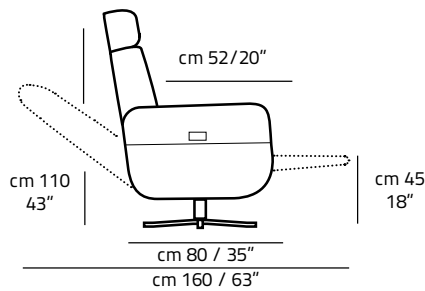

Chair RX
V015

cm 75 / 30"

Chair RX P&P V955

cm 75 / 30"

AMBIENTE
ITALIAN DESIGN

GRACE

RELAX
COLLECTION

Model: