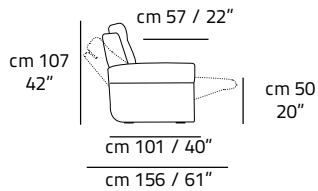

OTHER ELEMENTS

Seat: Fixed
Arm: Fixed
Back: Fixed

Chair RX Power
V139
cm 96 / 38"

2 Seater 2RX Power
V840
cm 152 / 60"

2 Seater 2RX Power
with Drink Holder
V840 AHC
cm 183 / 72"

3 Seater 2RX Power
V123
cm 208 / 82"