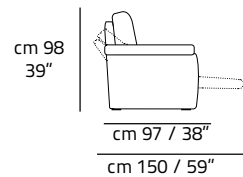

SUSPENSION SYSTEM

Seat: Webbing
 Back: Webbing

FRAME

Particle board: 25%
 Multilayer: 15%
 Fir: 35%
 Masonite: 25%

OTHER ELEMENTS

Seat: Fixed
 Arm: Fixed
 Back: Fixed

Chair
V010

cm 104 / 41"