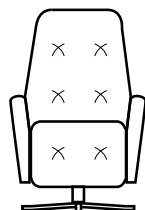

Chair RX
V015

cm 67 / 26"