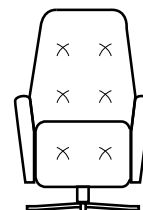

cm 67 / 26"

Chair RX P&P
V955

cm 67 / 26"

AMBIENTE
ITALIAN DESIGN

TULIP

RELAX
COLLECTION

Model:

TULIP