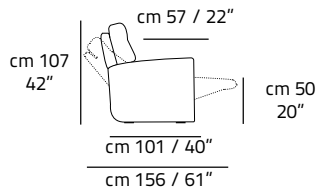

Seat: Fixed
Arm: Fixed
Back: Fixed

Chair RX P&P
V955
cm 94 / 37"

2 Seater 2RX P&P
V956
cm 150 / 59"

2 Seater 2RX P&P
with Drink Holder
V956 AHC
cm 181 / 71"

3 Seater 2RX P&P
V957
cm 206 / 81"

AMBIENTE
ITALIAN DESIGN