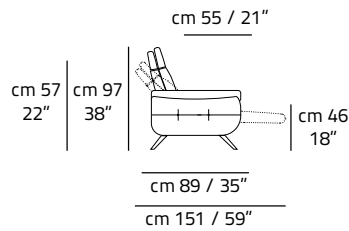

Chair no arm Large
V115
 cm 84 / 33"

Chair no arm Small RX
V706
 cm 60 / 24"

Chair no arm Middle RX
V705
 cm 74 / 29"

Chair no arm Large RX
V704
 cm 84 / 33"

AMBIENTE
ITALIAN DESIGN

EOLO

**RELAX
COLLECTION**

Particle board: -
Multilayer: 70%
Fir: 25%
Masonite: 5%

OTHER ELEMENTS

Seat: Fixed
Arm: Fixed
Back: Fixed

Chair RX Power
V119
cm 87 / 34"

2 Seater RX Power
V840
cm 147 / 58"

3 Seater RX Power
V123
cm 185 / 73"