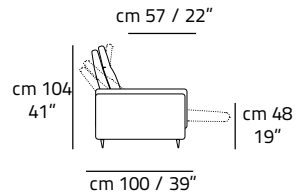

Chair 1 arm Small
 RX Power
ΔV914 - ΔV915
 cm 84 / 33"

Chair RX 1 arm Middle
ΔV901 - Δ902
 cm 98 / 39"

Chair 1 arm Middle
 RX Power
ΔV920 - Δ921
 cm 98 / 39"

Chair RX 1 arm Large
ΔV905 - ΔV906
 cm 108 / 43"

Chair
V010
 cm 108 / 43"

Chair RX Power
V119
 cm 108 / 43"

Chair 1 arm Small
▲V002 - ▲V003
 cm 84 / 33"

Chair 1 arm Middle
▲V006 - ▲007
 cm 98 / 39"

Chair 1 arm Large
▲V008 - ▲V009
 cm 108 / 43"

Sectional
▲V052 - ▲V053
 cm 220 / 87"