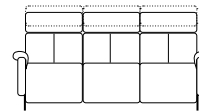

Particle board: -
Multilayer: 70%
Fir: 25%
Masonite: 5%

OTHER ELEMENTS

Seat: Fixed
Arm: Fixed
Back: Fixed

Chair RX Power
V119
cm 87 / 34"

2 Seater RX Power
V840
cm 147 / 58"

3 Seater RX Power
V123
cm 185 / 73"