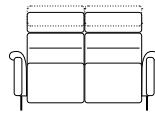

Seat: Fixed
Arm: Fixed
Back: Fixed

Chair
V010

cm 87 / 34"

2 Seater
V020

cm 147 / 58"

3 Seater
V030

cm 185 / 73"

Chair RX Power
V119