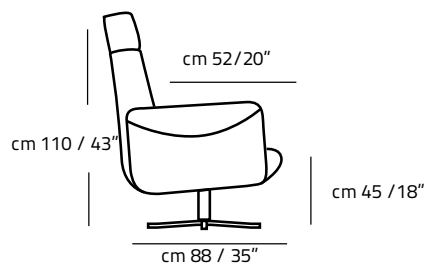

LICIA

Technical Sheet for Retailers

INTERIORS

Seat: Foam
Arm: Foam
Back: Foam
Backrest: Foam

SUSPENSION SYSTEM

Seat: Springs
Back: Springs

FRAME

Iron: 75%
Multilayer: 25%

OTHER ELEMENTS

Seat: Fixed
Arm: Fixed
Back: Fixed

cm 75 / 30"

cm 53x40 / 21"x16"

cm 42 / 17"