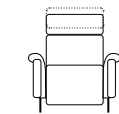

FRAME

Particle board:
Multilayer: 70%
Fir: 25%
Masonite: 5%

OTHER ELEMENTS

Seat: Fixed
Arm: Fixed
Back: Fixed
Backrest: Fixed

Chair RX Power
V119
cm 87 / 34"

2 Seater RX Power
V840
cm 147 / 58"

3 Seater RX Power
V123
cm 185 / 73"