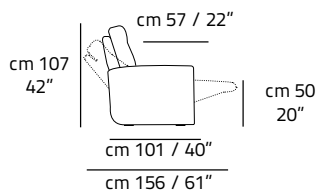

CLUB

Technical Sheet for Retailers

INTERIORS

Seat: Foam
Arm: Foam
Back: Fiberfill

SUSPENSION SYSTEM

Seat: Greek Springs
Back: Webbing

FRAME

Particle board: 40%
Multilayer: 40%
Fir: 15%
Masonite: 5%

OTHER ELEMENTS

Seat: Fixed
Arm: Fixed
Back: Fixed