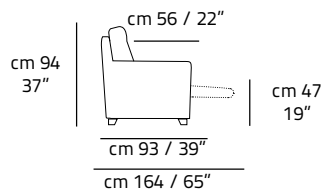

ARIEL

Technical Sheet for Retailers

INTERIORS

Seat: Foam
Arm: Fiber filling
Back: Foam

SUSPENSION SYSTEM

Seat: Webbing
Back: Webbing

FRAME

Particle board: 25%
Multilayer: 15%
Fir: 35%
Masonite: 25%

OTHER ELEMENTS

Seat: Fixed
Arm: Fixed
Back: Fixed