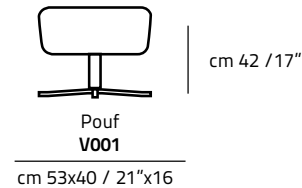

TULIP

Technical Sheet for Retailers

INTERIORS

Seat: Foam
Arm: Foam
Back: Foam
Backrest: Foam

SUSPENSION SYSTEM

Seat: Springs
Back: Springs

FRAME

Iron: 75%
Multilayer: 25%

OTHER ELEMENTS

Seat: Fixed
Arm: Fixed
Back: Fixed