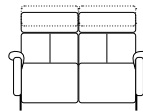

Particle board: -
Multilayer: 70%
Fir: 25%
Masonite: 5%

OTHER ELEMENTS

Seat: Fixed
Arm: Fixed
Back: Fixed

Chair RX Power
V119
cm 87 / 34"

2 Seater RX Power
V840
cm 147 / 58"

3 Seater RX Power
V123
cm 185 / 73"