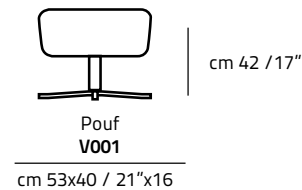

VILMA

Technical Sheet for Retailers

INTERIORS

Seat: Foam
Arm: Foam
Back: Foam
Backrest: Foam

SUSPENSION SYSTEM

Seat: Springs
Back: Springs

FRAME

Iron: 75%
Multilayer: 25%

OTHER ELEMENTS

Seat: Fixed
Arm: Fixed
Back: Fixed