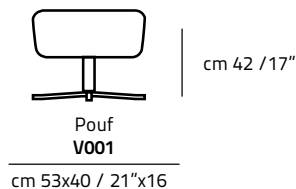

GRACE

Technical Sheet for Retailers

INTERIORS

Seat: Foam
Arm: Foam
Back: Foam
Backrest: Foam

SUSPENSION SYSTEM

Seat: Springs
Back: Springs

FRAME

Iron: 75%
Multilayer: 25%

OTHER ELEMENTS

Seat: Fixed
Arm: Fixed
Back: Fixed