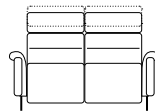

2 Seater RX Power
V840

cm 147 / 58"