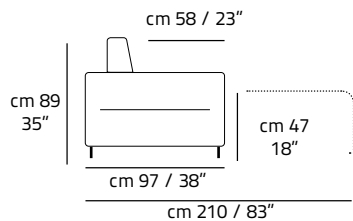

KATHLEEN

Technical Sheet for Retailers

INTERIORS

Seat: Foam
Arm: Foam
Back: Fiberfill
Backrest: Fiberfill

SUSPENSION SYSTEM

Seat: Webbing
Back: Webbing

FRAME

Particle board: 30%
Multilayer: 20%
Fir: 30%
Masonite: 10%

OTHER ELEMENTS

Seat: Fixed
Arm: Fixed
Back: Bayonets

cm 121 / 48"

cm 171 / 67"