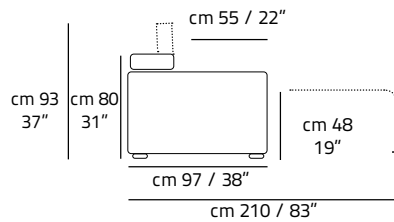

EDISON

Technical Sheet for Retailers

INTERIORS

Seat: Foam
Arm: Foam
Back: Foam
Headrest: Foam

SUSPENSION SYSTEM

Seat: Belts
Back: Masonite

FRAME

Multilayer: 30%
Fir: 50%
Masonite: 20%

OTHER ELEMENTS

Seat: Removable
Arm: Fixed
Back: Bayonets
Headrest: Fixed

cm 208 / 82"