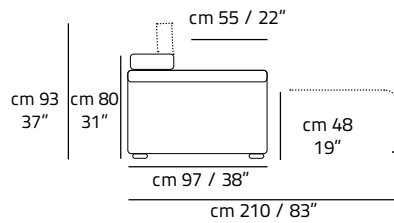

FRAME

Particle board: 50%
Multilayer: 10%
Fir: 20%
Masonite: 20%

OTHER ELEMENTS

Seat: Removable
Arm: Fixed
Back: Fixed

3 Seater SofaBed
V039

cm 225 / 89"

Such dimension are subject to small
discrepancy due to the handmade
product.