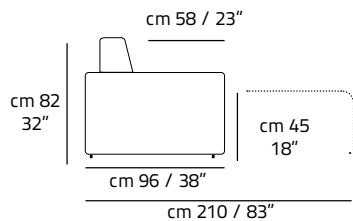

MATHIAS

Technical Sheet for Retailers

INTERIORS

Seat: Foam
Arm: Foam
Back: Fiberfill
Backrest: Fiberfill

SUSPENSION SYSTEM

Seat: Webbing
Back: Webbing

FRAME

Particle board: 40%
Multilayer: 10%
Fir: 30%
Masonite: 20%

OTHER ELEMENTS

Seat: Removable
Arm: Fixed
Back: Fixed

cm 123 / 48"

cm 173 / 68"

cm 193 / 76"