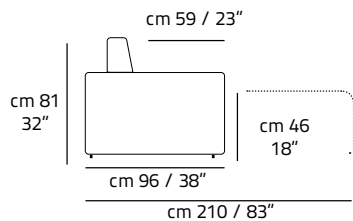

BARD

Technical Sheet for Retailers

INTERIORS

Seat: Foam
Arm: Foam
Back: Foam

SUSPENSION SYSTEM

Seat: Electro-Welded Mesh
Back: Masonite

FRAME

Multilayer: 30%
Fir: 50%
Masonite: 20%

OTHER ELEMENTS

Seat: Fixed
Arm: Fixed
Back: Bayonets

cm 80 / 31"

cm 166 / 65"

cm 186 / 73"