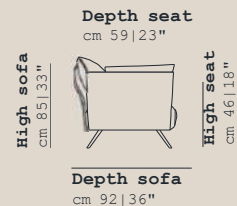

mod / SURF

From the sofa to the chaise longue, all the elements of the Surf modular system are characterized by the cushions tufted into sections, which generate a sense of total comfort, already at sight as well as in contact with the body.

Du canapé à la chaise longue, tous les éléments du système modulaire Surf sont caractérisés par les coussins divisés en sections, qui génèrent une sensation de confort total, déjà à la vue ainsi qu'au contact du corps. Un agréable contraste avec cette sensation de plénitude est créé par les lignes fines des accoudoirs et du dossier, ainsi que les pieds en métal gracieux et dynamiques.

Depth sofa
cm 92 | 36"