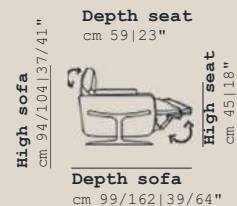

mod / FUSION

The generously padded seats, tailored with sartorial refinement, can be adjusted thanks to the internal mechanisms, to obtain a high level of comfort. The metal sled bases with visible side structures represent a distinctive aesthetic element.

Fusion est un projet modulaire dans lequel la modularité rencontre l'ergonomie, pour créer des solutions sur mesure pour chaque espace et désir de bien-être. Les généreuses assises rembourrées, habillées d'un revêtement raffiné, peuvent être ajustées grâce aux mécanismes internes, pour obtenir un haut niveau de confort. Les piètements en métal avec structures latérales apparentes représentent un élément esthétique distinctif.

DATA SHEET

Padding

Seat: Foam
Back: Foam
Arms: Foam

Frame

Particle board: 20%
Multilayer: 35%
Fir: 35%
Masonite: 10%

Suspension System

Seat: Webbing
Back: Masonite

Other features

Seat: Fixed
Back: Fixed
Arms: Fixed

Legs

The legs finishes are available according to our colour palettes.