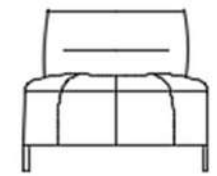

Chair RX power
no arm large with piping
cm 92/36" **V704C**