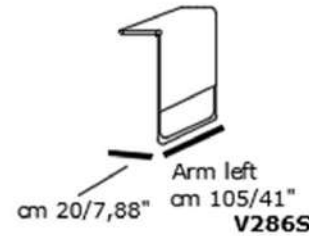

Arm left
cm 105/41"
V286S