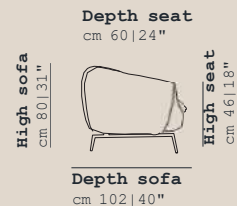

Chair
cm 164 | 64" V010

2 Seather
cm 164 | 64" V020

3 Seather
cm 210 | 82" V030

3 Seather maxi
cm 225 | 88" V063

DATA SHEET

Padding

Seat: Foam
Back: Foam
Arms: Foam

Frame