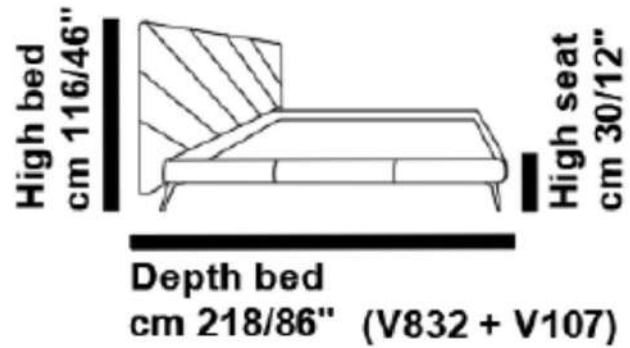

INCANTO
ITALIAN ATTITUDE

mod / DAFNE

INCANTO
ITALIAN ATTITUDE

mod / FRESIA

INCANTO
ITALIAN ATTITUDE

Depth bed
cm 230/91" V108

mod / EBB - DIAMANTE

INCANTO
ITALIAN ATTITUDE