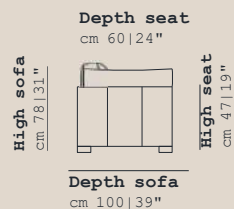

Chair sofa bed
cm 142|56" V101

2 Seater sofa bed
cm 192|76" V078

2 Seater sofa bed
cm 212|83" V078

3 Seater sofa bed
cm 232|91" V039

Depth sofa
cm 100|39"

DATA SHEET

Padding

Seat: Foam
Back: Foam
Arms: Foam