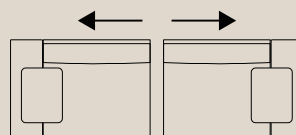

Seat: Removable (Zip)
Back: Removable (Zip)
Arms: Removable

Base

The base finishes are available according to our colour palettes.

2 Seater
cm 210 | 83" v020

3 Seater
cm 240 | 94" v030

4 Seater
cm 270 | 106" v090