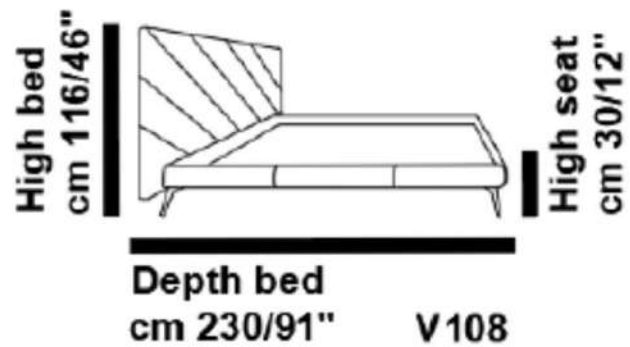

INCANTO
ITALIAN ATTITUDE

mod / DAFNE

INCANTO
ITALIAN ATTITUDE

mod / FRESIA

INCANTO
ITALIAN ATTITUDE

Depth bed
cm 230/91" V108

mod / EBB - DIAMANTE

INCANTO
ITALIAN ATTITUDE