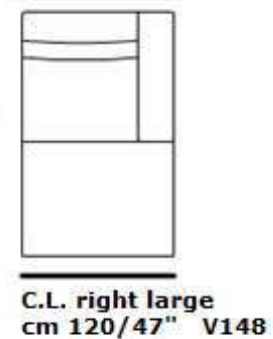

INCANTO
ITALIAN ATTITUDE

mod / I560

INCANTO
ITALIAN ATTITUDE

C.L. left small
cm 100/39" V145

C.L. right small
cm 100/39" V146

mod / I563

INCANTO
ITALIAN ATTITUDE

mod / I563
Mod / MADEMOISELLE