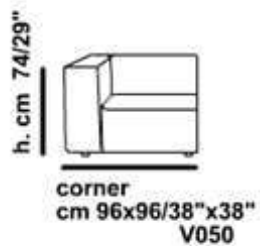

INCANTO
ITALIAN ATTITUDE

mod / I560

INCANTO
ITALIAN ATTITUDE

C.L. left small
cm 100/39" V145

C.L. right small
cm 100/39" V146

mod / I563

INCANTO
ITALIAN ATTITUDE

mod / I563
Mod / MADEMOISELLE