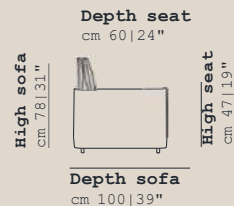

Chair sofa bed
cm 136|53" **v101**

2 Seater sofa bed
cm 186|73" **v078**

2,5 Seater sofa bed
cm 206|81" **v100**

3 Seater sofa bed
cm 226|98" **v039**

Depth sofa bed open
cm 217|85"

DATA SHEET

Padding Seat: