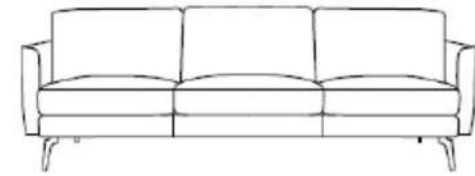

High seat
cm 44/17"

Depht sofa
cm 96/38"

Chair
cm 93/37" **V010**

2 seater
cm 163/64" **V020**

3 seater
cm 233/92" **V030**

High pouf
cm 42/16"

Depht pouf
cm 73/29"

Pouf
cm 107/42" **V001**