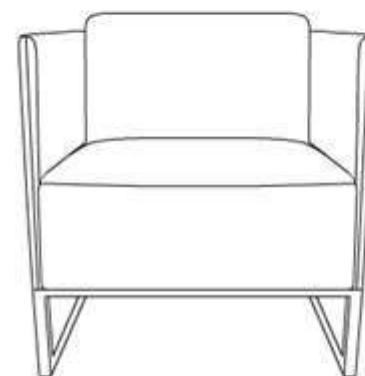

INCANTO
ITALIAN ATTITUDE

mod / I701

INCANTO
ITALIAN ATTITUDE

High chair
cm 68/27"

Depth seat
cm 49/19"

High seat
cm 39/15"

Depth chair
cm 77/30"

Chair
cm 67/26" V010