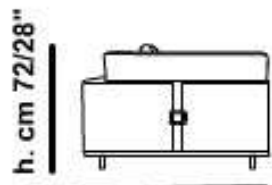

mod / I329

INCANTO
ITALIAN ATTITUDE

mod / I553

INCANTO
ITALIAN ATTITUDE

p. cm 106/42"

chair cm 114/45"
V010

2 seater cm 189/74"
V020

2.5 seater cm 213/84"
V029