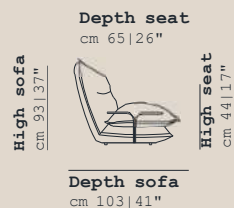

mod / ALTEREGO

Distinguished by a soft and welcoming overlapping of cushions, on an agile metal structure, Alterego is a modular system conceived to create a multiplicity of furnishing situations, fitting into spaces of any size. The possibility of combining different fabrics, playing with textures and colors, helps to personalize each composition, matching any taste and context.

Se distinguant par une superposition douce et accueillante de coussins, sur une structure métallique agile, Alterego est un système modulaire conçu pour créer une multiplicité de situations d'ameublement, s'intégrant dans des espaces de toutes tailles. La possibilité de combiner différents tissus, en jouant avec les textures et les couleurs, permet de personnaliser chaque composition, en s'adaptant à tous les goûts et contextes.

DATA SHEET

Padding

Seat: Foam + Fiberfill
Back: Foam + Fiberfill
Arms: Fiberfill

Frame

Particle board: 10%
Multilayer: 30%
Fir: 40%
Masonite: 20%

Suspension System

Seat: Webbing
Back: Webbing

Other features

Seat: Removable (Zip)
Back: Fixed
Arms: Removable (Zip)

Legs

The legs finishes are available according to our colour palettes.