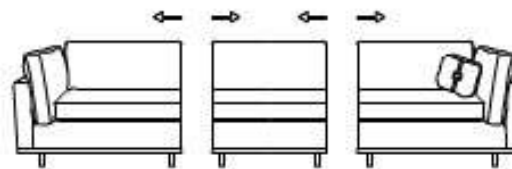

5 seater cm 296/117"
V185