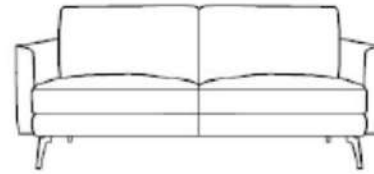

2,5 seater
cm 208/82" **V029**