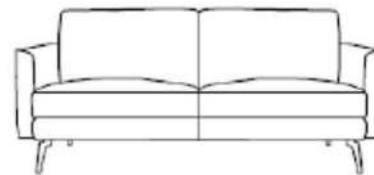

2,5 seater
cm 208/82" **V029**

3 seater two seat
cm 223/88" **V066**

Depht sofa bed open
cm 214/38"

Chair sofa bed
cm 117/46" **V101**

2,5 seater sofa bed
cm 187/74" **V100**

3 seater sofa bed
cm 207/81" **V039**