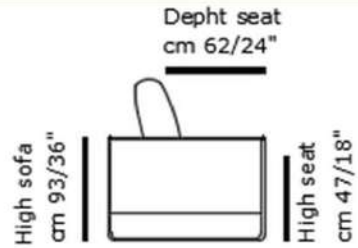

Depth sofa
cm 109/43"