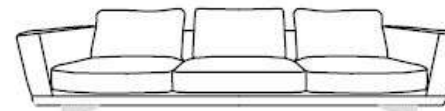

5 seater
cm 310/122" **V185**