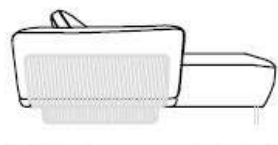

Depth C.l.
cm 172/68"