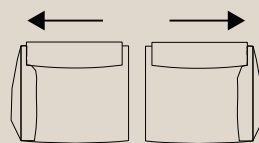

The legs finishes are available according to our colour palettes.

Base

The base finishes are available according to our colour palettes.

Chair
cm 108 | 42" **v010**

2 seater (2 pieces)
cm 176 | 69" **v020**