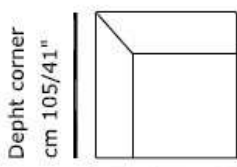

Corner
cm 105/41" **V050**