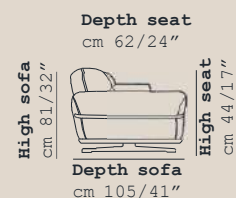

mod / ROGER

Thanks to his modularity, Roger lends itself to creating compositions of all sizes, maintaining his unmistakable personality. The wide shapes and the feather padding embrace the body softly. The base in wood and the side profiles in metal add a touch of technological charm.

Grâce à sa modularité, Roger se prête à créer des compositions de toutes tailles, tout en conservant sa personnalité incomparable. Les formes larges et le rembourrage en plumes accueillent le corps dans une étreinte douce et engageante.

DATA SHEET

Padding

Seat: Foam + Feather
Back: Foam + Feather
Arms: Foam + Feather
Backrest: Foam + Feather

Frame

Particle board: 40%
Multilayer: 10%
Fir: 30%
Masonite: 20%

Suspension System

Seat: Webbing
Back: Masonite

Other features

Seat: Fixed
Back: Fixed
Arms: Fixed
Backrest: Fixed

Legs

The legs finishes are available according to our colour palettes.

Base

The base finishes are available according to our colour palettes.