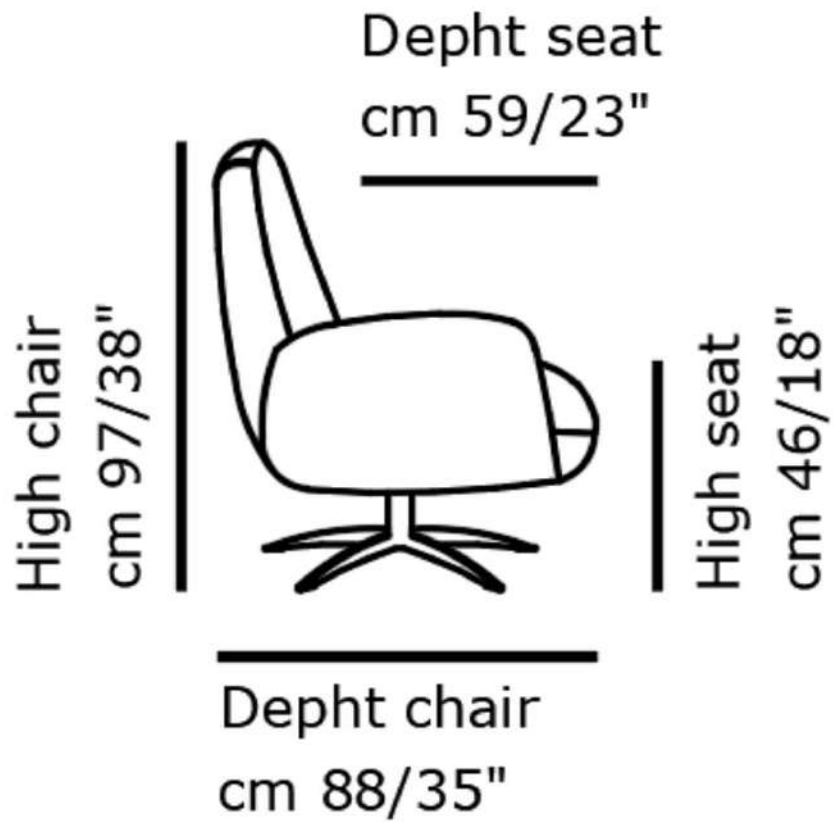

Chair swivel
cm 75/30"

V014