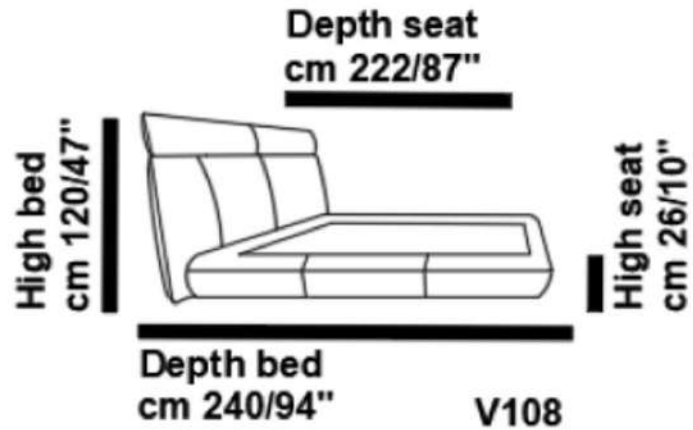

INCANTO
ITALIAN ATTITUDE

mod / DAFNE

INCANTO
ITALIAN ATTITUDE

mod / FRESIA

INCANTO
ITALIAN ATTITUDE

Depth bed
cm 230/91" V108

mod / EBB - DIAMANTE

INCANTO
ITALIAN ATTITUDE