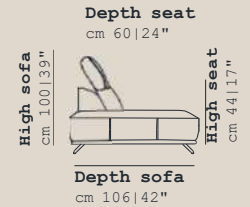

mod / ASTRA

A modular program, rich and complete with the most diverse elements to create compositions that are different each time, distinguished by an important and prestigious presence. The soft and ergonomic padding is dressed with high quality leather, selected and tailored according to the best dictates of Italian craftsmanship. The base in wood, with its warm and natural prestige, hovers on thin metal feet.

Un programme modulable, riche et complet avec les éléments les plus divers pour créer des compositions à chaque fois différentes, se distinguant par une présence importante et prestigieuse. Le rembourrage doux et ergonomique est habillé de cuir de haute qualité, sélectionné et travaillé selon les meilleurs préceptes de l'artisanat italien. La base en noyer canaletto, au prestige chaleureux et naturel, repose sur de fins pieds en métal.

DATA SHEET

Padding Seat:

Foam Back:
Foam Arms:
Foam Backrest:
Foam

Frame

Particle board: 40%
Multilayer: 10%
Fir: 30%
Masonite: 20%

Suspension System

Seat: Webbing
Back: Masonite

Other features

Seat: Fixed
Back: Fixed
Arms: Fixed
Backrest: Fixed

Legs

The legs finishes are available according to our colour palettes.

Base

The base finishes are available according to our colour palettes.