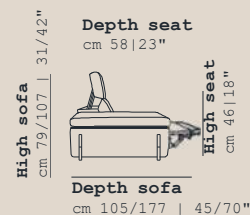

mod / MODO

Modo is an extremely large and complete modular system, with which it is possible to create any imaginable composition: from the most compact to the most important, up to truly extreme solutions in terms of dimensions. Made with high quality materials and with attention to detail that reflects the typical Italian excellence of upholstery, the elements are equipped with characteristic metal feet

Modo est un système modulaire extrêmement vaste et complet, avec lequel il est possible de créer n'importe quelle composition imaginable : de la plus compacte à la plus importante, jusqu'aux solutions vraiment extrêmes en termes de dimensions. Fabriqués avec des matériaux de haute qualité et avec une attention aux détails qui reflète l'excellence italienne typique du rembourrage, les éléments sont équipés de pieds en métal distinctifs.

DATA SHEET

Padding Seat:

Foam Back:
Foam Arms:
Foam Backrest:
Foam

Frame

Particle board: 30%
Multilayer: 20%
Fir: 25%
Masonite: 25%

Suspension System

Seat: Webbing
Back: Webbing

Other features

Seat: Fixed
Back: Fixed
Arms: Fixed
Headrest: Fixed

Legs

The legs finishes are available according to our colour palettes.