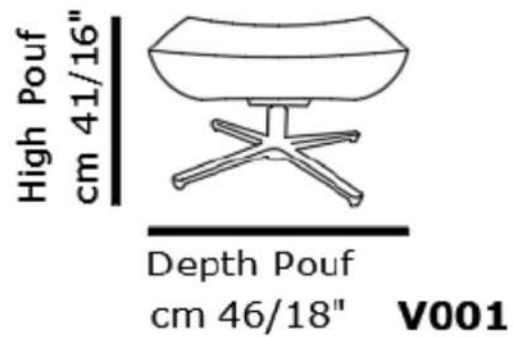

Depth Chair
cm 90/35"

High Seat
cm 48/19"

Chair RX Power
cm 74/29" **V119**

mod / GNOSTIC

INCANTO
ITALIAN ATTITUDE

mod / 1763

INCANTO
ITALIAN ATTITUDE

mod / I763