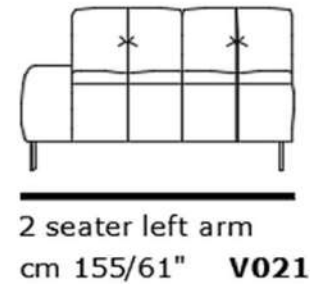

INCANTO
ITALIAN ATTITUDE

mod / 1765

INCANTO
ITALIAN ATTITUDE

High chair
cm 80/31"

Depth seat
cm 54/21"

High seat
cm 43/17"

Depth chair
cm 87/34"

Chair
cm 64/25"