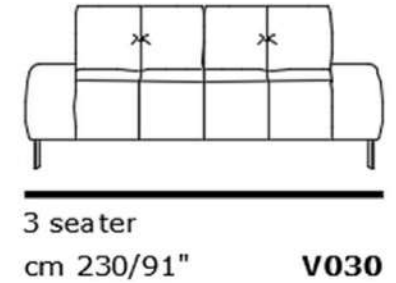

INCANTO
ITALIAN ATTITUDE

mod / 1765

INCANTO
ITALIAN ATTITUDE

High chair
cm 80/31"

Depth seat
cm 54/21"

High seat
cm 43/17"

Depth chair
cm 87/34"

Chair
cm 64/25"