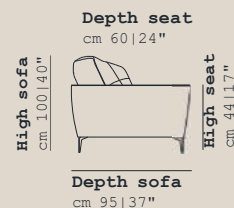

mod / JOYCE

Able to give shape to the most diverse compositions thanks to his modularity, Joyce is characterized by generous seats and soft cushions with feather padding, combined with thin armrests that determine his stylistic figure. The metal feet are also slender and tapered. The availability of the optional upholstery on the back of the backrest also makes it possible to set the sofa in the center of the room.

Capable de donner forme aux compositions les plus diverses grâce à sa modularité, Joyce se caractérise par des assises généreuses et des coussins moelleux au rembourrage en plumes, associés à des accoudoirs fins qui déterminent sa signature stylistique. Les pieds en métal sont également fins et fuselés. La disponibilité du rembourrage en option également à l'arrière du dossier permet de placer le canapé au centre de la pièce.

DATA SHEET

Padding

Seat: Foam
Back: Foam + Feather
Arms: Foam

Frame

Multilayer: 60%
Fir: 40%

Suspension System

Seat: Springs
Back: ??

Other features

Seating: Fixed
Back: Removable (Bayonet)

Legs

The legs finishes are available according to our colour palettes.