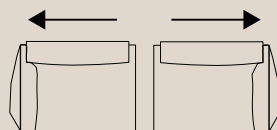

4 seater (2 pieces)
cm 256 | 101" **v090**