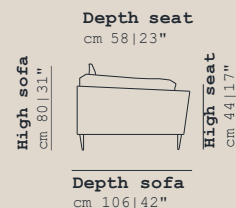

mod / CAPITOL

A modular system with wide horizons, capable of giving shape to the most diverse solutions, freeing the design imagination and compositional possibilities. The soft and prestigious feather padding is combined with top quality leather or fabric upholstery, capable of creating an allure of timeless elegance. Wood is in turn the protagonist in open compartments and tops in a fascinating synthesis of aesthetics

Un système modulaire aux larges horizons, capable de donner forme aux solutions les plus diverses, libérant l'imagination du design et les possibilités de composition. Le rembourrage en plumes doux et prestigieux est associé à un revêtement en cuir ou en tissu de première qualité, capable de créer une allure d'élégance intemporelle. Le noyer Canaletto est à son tour le protagoniste des compartiments ouverts et des plans de service, dans une synthèse fascinante d'esthétique et de fonction.

DATA SHEET

Padding

Seat: Foam + Feather
Back: Foam + Feather
Arms: Fiberfill
Backrest: Fiberfill

Frame

Particle board: 20%
Multilayer: 40%
Fir: 20%
Masonite: 10%

Suspension System

Seat: Webbing
Back: Masonite

Other features

Seat: Removable (Zip)
Back: Removable (Zip)
Arms: Removable (Zip)
Backrest: Removable

Legs

The legs finishes are available according to our colour palettes.