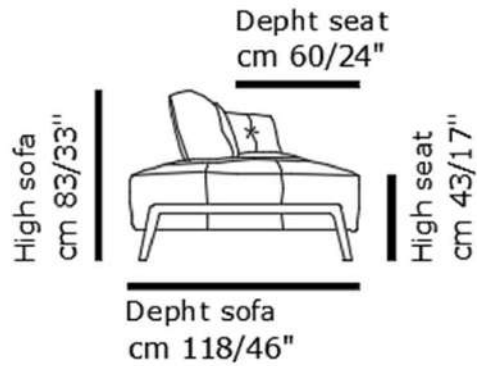

INCANTO
ITALIAN ATTITUDE

mod / 1765

INCANTO
ITALIAN ATTITUDE

High chair
cm 80/31"

Depth seat
cm 54/21"

High seat
cm 43/17"

Depth chair
cm 87/34"

Chair
cm 64/25"