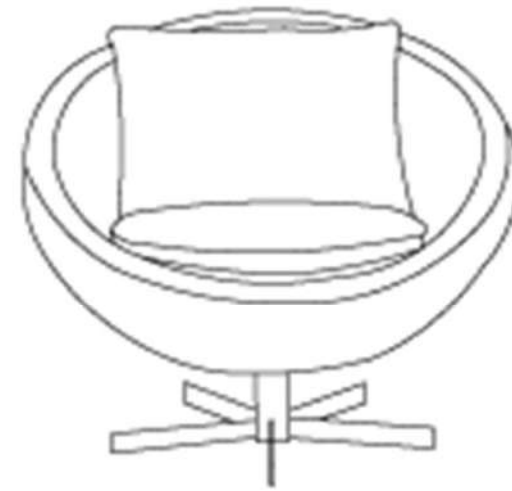

mod / I705

INCANTO
ITALIAN ATTITUDE

h. 78cm/31"

p. 78cm/31"

chair 88cm/35"

mod / 1759

INCANTO
ITALIAN ATTITUDE

High bench
cm 44/17"