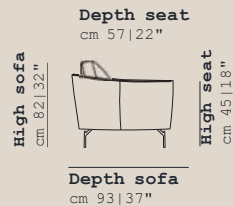

mod / ORIGINI

The Origini family of sofas, armchairs, ottomans and the Funky armchair are united by formal ideas inspired by the best design of the twentieth century, interpreted in the light of an elegant contemporaneity. The comfortable padding is expertly covered with high quality leathers and selected fabrics, embellished with handcrafted quality stitching. Strongly characterizing, the metal feet complete these two projects, suitable for an ideal reciprocal combination.

La famille de canapés, fauteuils, poufs Origini et le fauteuil Funky sont unis par des idées formelles inspirées du meilleur design du XXe siècle, interprétées à la lumière d'une élégante contemporanéité.

Le rembourrage confortable est savamment recouvert de cuirs de haute qualité et de tissus sélectionnés, agrémentés de coutures artisanales de qualité. Fortement caractéristiques, les pieds en métal complètent ces deux projets, propices à une combinaison réciproque idéale.

DATA SHEET

Padding

Seat: Foam
Back: Foam
Arms: Foam

Frame

Particle board: 20%
Multilayer: 30%
Fir: 30%
Masonite: 20%

Suspension System

Seat: Springs
Back: Webbing

Other features

Seat: Fixed
Back: Fixed
Arms: Fixed

Legs

The legs finishes are available according to our colour palettes.