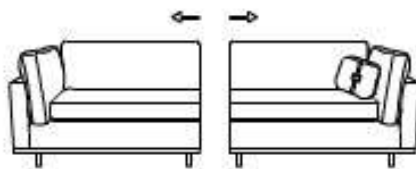

4 seater cm 261/103"
V090