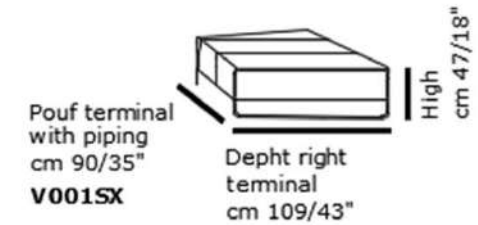

Pouf terminal
with piping
cm 90/35"
V001DX

Depth sofa
cm 132/52"

Chair RX power
large right
cm 117/46" **V906**

Chair RX manual
no arm large no piping
cm 92/36" **V994**

Pouf terminal
with piping
cm 90/35"
V001SX