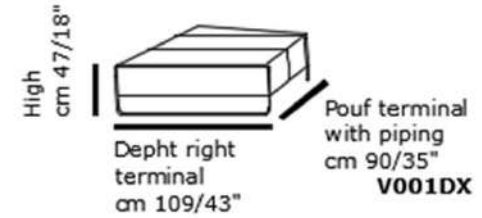

mod / 1833

INCANTO
ITALIAN ATTITUDE

mod / 1833

INCANTO
ITALIAN ATTITUDE

Depth sofa
cm 109/43"

Chair RX power
large left
cm 117/46" **V905**

Chair RX manual
no arm large with piping
cm 92/36" **V990**

Depth right
terminal
cm 109/43"