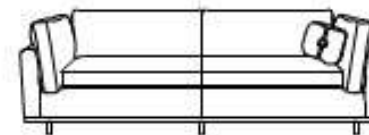

mod / I329

INCANTO
ITALIAN ATTITUDE

mod / I553

INCANTO
ITALIAN ATTITUDE

p. cm 106/42"

chair cm 114/45"
V010

2 seater cm 189/74"
V020

2.5 seater cm 213/84"
V029