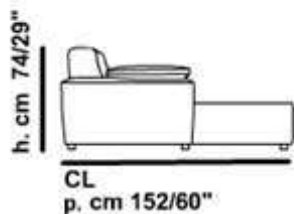

INCANTO
ITALIAN ATTITUDE

mod / I560

INCANTO
ITALIAN ATTITUDE

C.L. left small
cm 100/39" V145

C.L. right small
cm 100/39" V146

mod / I563

INCANTO
ITALIAN ATTITUDE

mod / I563
Mod / MADEMOISELLE