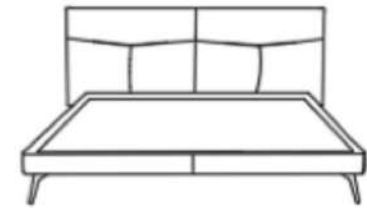

INCANTO
ITALIAN ATTITUDE

mod / DAFNE

INCANTO
ITALIAN ATTITUDE

mod / FRESIA

INCANTO
ITALIAN ATTITUDE

Depth bed
cm 230/91" V108

mod / EBB - DIAMANTE

INCANTO
ITALIAN ATTITUDE