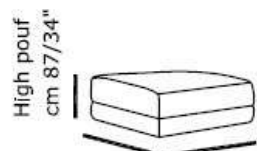

Pouf
cm 85/33" **V001**