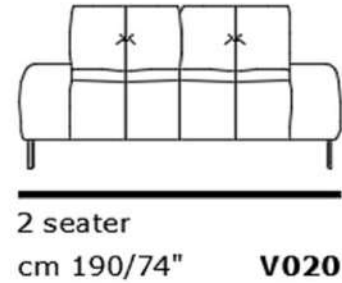

INCANTO
ITALIAN ATTITUDE

mod / 1765

INCANTO
ITALIAN ATTITUDE

High chair
cm 80/31"

Depth seat
cm 54/21"

High seat
cm 43/17"

Depth chair
cm 87/34"

Chair
cm 64/25"