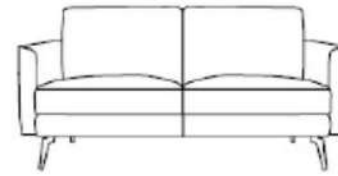

2 seater
cm 163/64" **V020**