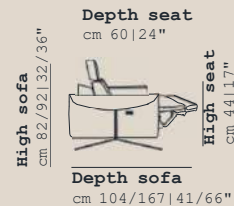

mod / DANDY

Dandy is an extremely complete program: from the armchair to the two seater, two and a half seater, three seater sofa, to the modular elements that allow you to create any composition. The high quality fabric upholstery is tailored with perfection in the details. Adjustable backrests and footrests allow for personalized comfort. The thin metal feet add a touch of refined elegance

Dandy est un programme extrêmement complet : du fauteuil au canapé deux places, deux places et demi, trois places, jusqu'aux éléments modulaires qui permettent de créer n'importe quelle composition. Le revêtement en tissu de haute qualité est conçu avec la perfection dans les détails. Les dossiers et les repose-pieds réglables permettent un confort personnalisé. Les pieds fins en métal ajoutent une touche d'élégance raffinée.

DATA SHEET

Padding

Seat: Foam
Back: Foam
Arms: Foam
Backrest: Foam

Frame

Particle board: 20%
Multilayer: 30%
Fir: 30%
Masonite: 20%

Suspension System

Seat: Webbing + Nosag springs
Back: Webbing

Other features

Seat: Fixed
Back: Fixed
Arms: Fixed
Backrest: Fixed

Legs

The legs finishes are available according to our colour palettes.