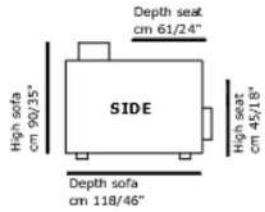

mod / FLEX

INCANTO
ITALIAN ATTITUDE

mod / I861

mod / FLEX

INCANTO
ITALIAN ATTITUDE

mod / 1862

INCANTO
ITALIAN ATTITUDE

High chair
cm 72/28"