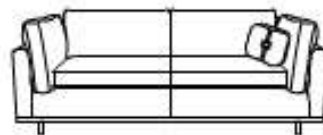

mod / I329

INCANTO
ITALIAN ATTITUDE

mod / I553

INCANTO
ITALIAN ATTITUDE

p. cm 106/42"

chair cm 114/45"
V010

2 seater cm 189/74"
V020

2.5 seater cm 213/84"
V029