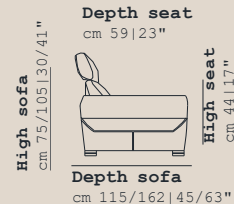

mod / GENESIS

The elements of the Genesis system make up an extremely large and versatile modular system, capable of giving shape to the most diverse solutions and compositions: from the single armchair to the large linear or corner sofa, in compact environments or in wide and prestigious living spaces. The possibility of adjusting the backrests and the position of the body contributes to the comfort and personalization of the whole.

Les éléments du système Genesis constituent un système modulaire extrêmement vaste et polyvalent, capable de donner forme aux solutions et compositions les plus diverses : du fauteuil simple au grand canapé linéaire ou d'angle, dans des environnements compacts ou dans des espaces de vie vastes et prestigieux. La possibilité de régler les dossiers et la position du corps contribue au confort et à la personnalisation de l'ensemble.

DATA SHEET

Padding

Seat: Foam
Back: Foam
Arms: Foam

Frame

Particle board: 20%
Multilayer: 35%
Fir: 35%
Masonite: 10%

Suspension System

Seat: Webbing
Back: Masonite

Other features

Seat: Fixed
Back: Fixed
Arms: Fixed

Legs

The legs finishes are available according to our colour palettes.