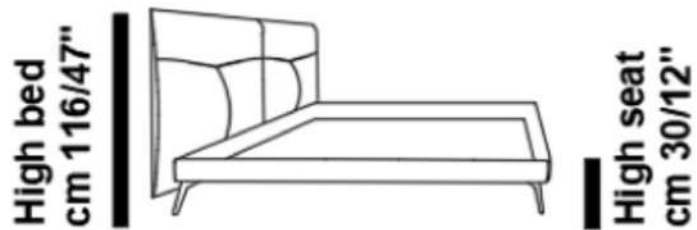

INCANTO
ITALIAN ATTITUDE

mod / DAFNE

INCANTO
ITALIAN ATTITUDE

mod / FRESIA

INCANTO
ITALIAN ATTITUDE

Depth bed
cm 230/91" V108

mod / EBB - DIAMANTE

INCANTO
ITALIAN ATTITUDE