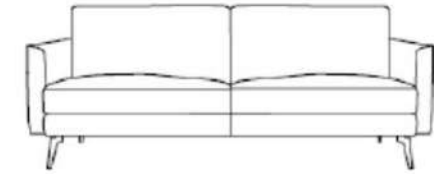

3 seater two seat
cm 223/88" **V066**