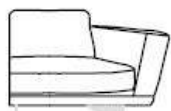

Chair right arm small
cm 92/36" **V003**