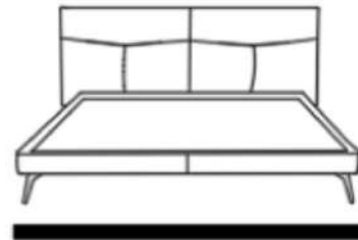

INCANTO
ITALIAN ATTITUDE

mod / DAFNE

INCANTO
ITALIAN ATTITUDE

mod / FRESIA

INCANTO
ITALIAN ATTITUDE

Depth bed
cm 230/91" V108

mod / EBB - DIAMANTE

INCANTO
ITALIAN ATTITUDE