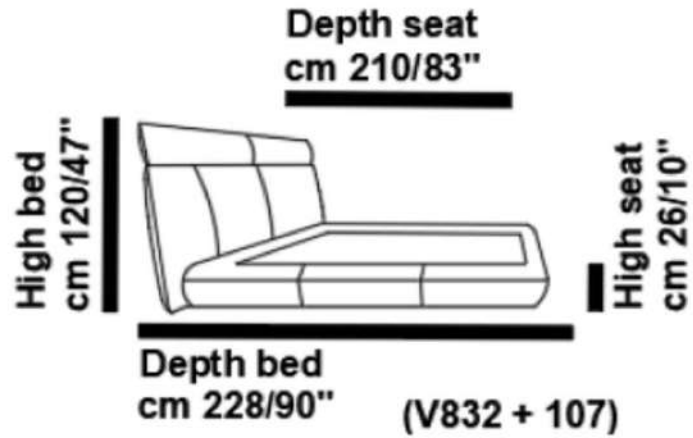

INCANTO
ITALIAN ATTITUDE

mod / DAFNE

INCANTO
ITALIAN ATTITUDE

mod / FRESIA

INCANTO
ITALIAN ATTITUDE

Depth bed
cm 230/91" V108

mod / EBB - DIAMANTE

INCANTO
ITALIAN ATTITUDE