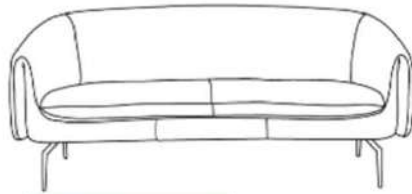

2 Seather
cm 164/64" v020