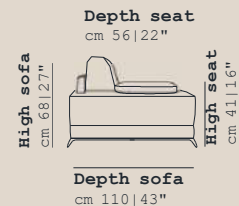

mod / VOGUE

A measured choice of elements makes up a modular system capable of creating multiple solutions. From the single pouf to the most important composition, Vogue welcomes the body with its soft feather padding, while the upholstery adds an extra touch of stylistic elegance. The metal base, creates a pleasant contemporary character

Un choix mesuré d'éléments constitue un système modulaire capable de créer de multiples solutions. Du pouf unique à la composition la plus importante, Vogue accueille le corps avec son doux rembourrage en plumes, tandis que le rembourrage ajoute une touche supplémentaire d'élégance stylistique. La base en métal crée un vrai agréable caractère contemporain.

DATA SHEET

Padding

Seat: Foam + Feather
Back: Foam + Feather
Arms: Feather

Frame

Particle board: 15%
Multilayer: 35%
Fir: 30%
Masonite: 20%

Other features

Seat: Webbing
Back: Masonite

Other features

Seat: Removable (Zip)
Back: Removable (Zip)
Arms: Removable

Base

The base finishes are available according to our colour palettes.