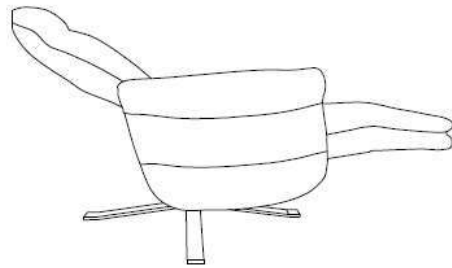

Depth chair open
cm 164/65"