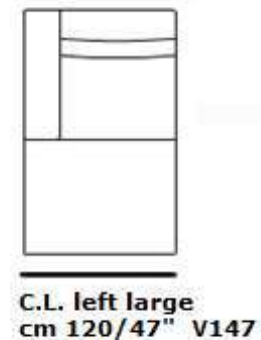

INCANTO
ITALIAN ATTITUDE

mod / I560

INCANTO
ITALIAN ATTITUDE

C.L. left small
cm 100/39" V145

C.L. right small
cm 100/39" V146

mod / I563

INCANTO
ITALIAN ATTITUDE

mod / I563
Mod / MADEMOISELLE