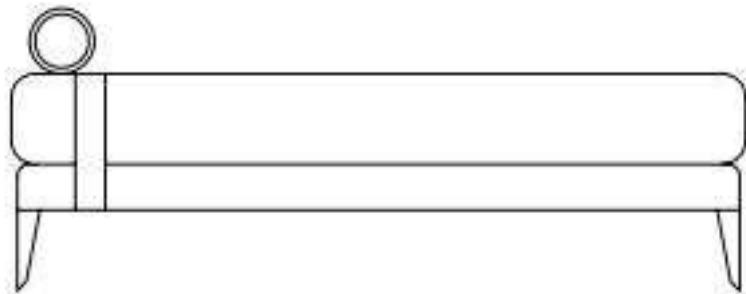

mod / I705

INCANTO
ITALIAN ATTITUDE

h. 78cm/31"

p. 78cm/31"

chair 88cm/35"

mod / 1759

INCANTO
ITALIAN ATTITUDE

High bench
cm 44/17"