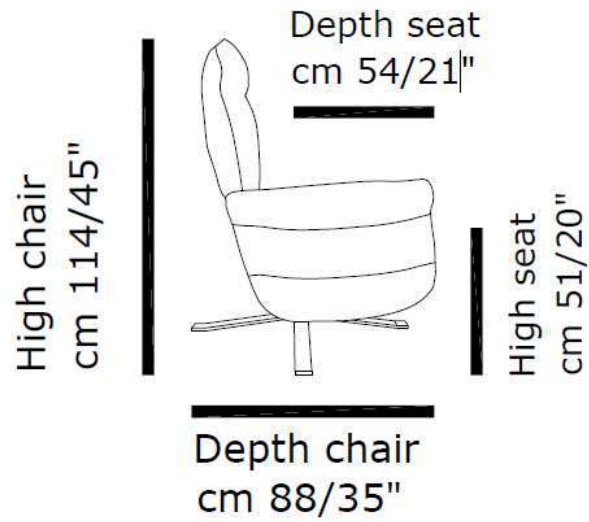

Depth chair
cm 83/33" **V119**