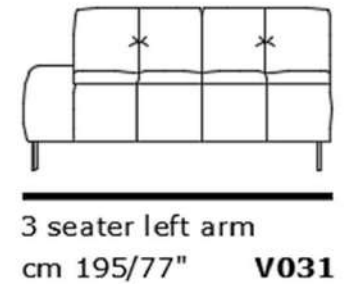

INCANTO
ITALIAN ATTITUDE

mod / 1765

INCANTO
ITALIAN ATTITUDE

High chair
cm 80/31"

Depth seat
cm 54/21"

High seat
cm 43/17"

Depth chair
cm 87/34"

Chair
cm 64/25"