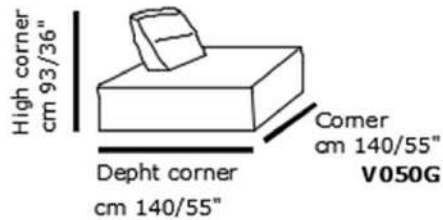

Depth corner
cm 140/55"

Corner
cm 140/55"
V050G