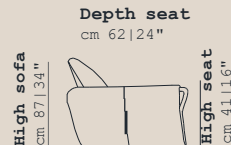

Depth seat
cm 62|24"

Depth sofa
cm 108|43"