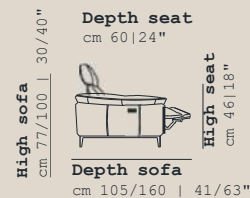

DATA SHEET

Padding Seat:

Foam Back:
Foam Arms:
Feather
Backrest: Foam

Frame

Particle board: 30%
Multilayer: 25%
Fir: 20%
Masonite: 25%

Suspension System

Seat: Springs
Back: Webbing

Other features