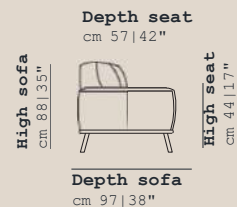

mod / SOUL

From the armchair to the modular sofas, Soul allows you to create multiple furnishing solutions, always expressing a refined personality. Its generous shapes, made comfortable by the double density seat comfort, are covered with high quality leather and packaged with tailored care. The wooden bases with metal feet speak the unmistakable technical and aesthetic language of excellence.

Du fauteuil aux canapés modulaires, Soul vous permet de créer de multiples solutions d'ameublement, exprimant toujours une personnalité raffinée. Ses formes généreuses, rendues confortables par le rembourrage différencié, sont recouvertes de cuir de haute qualité et emballées avec un soin sur mesure. Les bases en bois avec pieds en métal parlent le langage technique et esthétique incomparable de l'excellence.

DATA SHEET

Padding

Seat: Foam
Back: Fiberfill
Arms: Foam

Frame

Particle board: 10%
Multilayer: 30%
Fir: 40%
Masonite: 20%

Suspension System

Seat: Spring
Back: Webbing

Other features

Seat: Fixed
Back: Fixed
Arms: Fixed

Legs

The legs finishes are available according to our colour palettes.

Base

The base finishes are available according to our colour palettes.