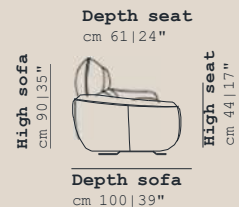

mod / ROCKY

From the sofa to the chaise longue, all the elements of the Rocky modular system are characterized by the cushions tufted into sections, which generate a sense of total comfort, already at sight as well as in contact with the body. A pleasant contrast to this sense of fullness is created by the thin lines of the armrests and backrest, together with the graceful and dynamic metal feet.

Profond et enveloppant, Rocky est un système conçu pour créer des canapés de différentes tailles, tout en conservant une personnalité unique. Les coussins de dossier moelleux, avec rembourrage en plumes, peuvent être inclinés pour créer un soutien personnalisé et anatomique, tandis que les larges accoudoirs vous invitent à vous détendre complètement. La base en métal est un détail de design raffiné.

DATA SHEET

Padding

Seat: Foam
Back: Foam + Feather
Arms: Foam

Frame

Particle board: 20%
Multilayer: 30%
Fir: 30%
Masonite: 20%

Suspension System

Seat: Webbing
Back: Springs

Other features

Seating: Fixed
Back: Fixed
Arms: Fixed

Legs

The legs finishes are available according to our colour palettes.