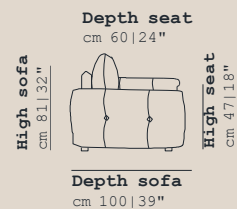

mod / TOMMY

From the armchair to the two-seater, two-and-a-half-seater, three-seater sofa, Tommy is a complete program for furnishing the living space, combining compact dimensions and excellent comfort. All models are also available in a version equipped with a bed base. The removable cover is made with tailored care and high quality fabrics.

Du fauteuil au canapé deux places, deux places et demie, trois places, Tommy est un programme complet pour meubler l'espace de vie, alliant dimensions compactes et excellent confort. Tous les modèles sont également disponibles en version équipée d'un sommier. La housse amovible est fabriquée avec un soin sur mesure et des tissus de haute qualité.

DATA SHEET

Padding

Seat: Foam
Back: Foam
Arms: Foam

Frame

Particle board: 35%
Multilayer: 20%
Fir: 35%
Masonite: 10%
Electro-welded metal bed frame

Suspension System

Seat: Electro-welded metal bed frame
Back: Webbing

Other features

Seat: Removable (Zip)
Tablet: Removable (Bayonets)
Back: Fixed
Behind Back: Removable (Bayonets)

Legs

The legs finishes are available according to our colour palettes.