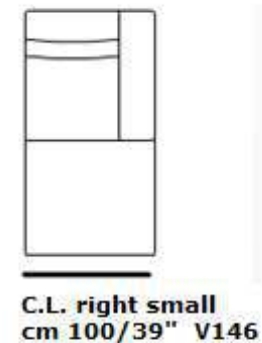

INCANTO
ITALIAN ATTITUDE

mod / I560

INCANTO
ITALIAN ATTITUDE

C.L. left small
cm 100/39" V145

C.L. right small
cm 100/39" V146

mod / I563

INCANTO
ITALIAN ATTITUDE

mod / I563
Mod / MADEMOISELLE