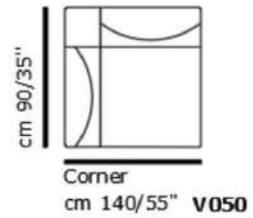

mod / FLEX

INCANTO
ITALIAN ATTITUDE

mod / I861

mod / FLEX

INCANTO
ITALIAN ATTITUDE

mod / 1862

INCANTO
ITALIAN ATTITUDE

High chair
cm 72/28"