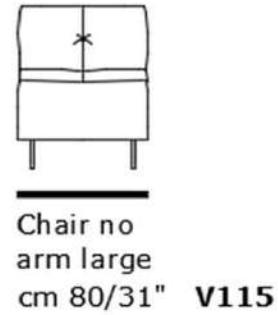

INCANTO
ITALIAN ATTITUDE

mod / 1765

INCANTO
ITALIAN ATTITUDE

High chair
cm 80/31"

Depth seat
cm 54/21"

High seat
cm 43/17"

Depth chair
cm 87/34"

Chair
cm 64/25"