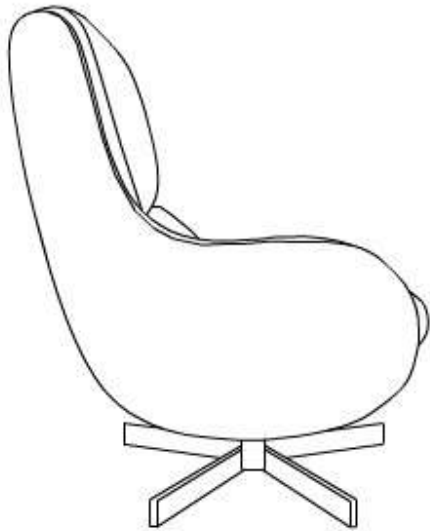

INCANTO
ITALIAN ATTITUDE

Chair
cm 74/29" **V010**

Chair swivel
cm 74/29" **V014**

mod / B669

INCANTO
ITALIAN ATTITUDE

h. cm. 101/40"

p. cm 81/32"

**chair swivel cm 68/27"
V014**