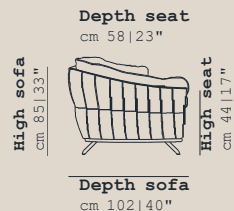

mod / ODEON

Odeon transforms the sofa from the best tradition into a modular project that lends itself to furnishing and characterizing the most diverse spaces. Deep and welcoming, thanks to its soft feather padding, it is covered with top quality leathers, embellished with artisan stitching that follows the contours and folds that embrace the sides and back, creating an effect of irresistible visual softness.

Odeon transforme le canapé de la meilleure tradition dans un projet modulaire qui se prête à meubler et caractériser les espaces les plus divers. Profond et accueillant, grâce à son rembourrage en plumes douces, il est recouvert de cuirs de première qualité, agrémenté de coutures artisanales qui suivent les contours et les plis qui épousent les hanches et le dos, créant un effet de douceur visuelle irrésistible.

DATA SHEET

Padding

Seat: Foam + Feather
Back: Foam + Feather
Arms: Feather

Suspension System

Seat: Webbing
Back: Webbing

Other features

Seat: Fixed
Back: Removable (Zip)
Arms: Removable (Zip)

Legs

The legs finishes are available according to our colour palettes.

Base

The base finishes are available according to our colour palettes.