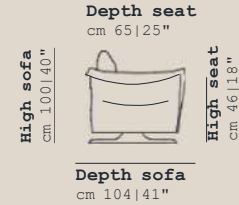

mod / OSCAR

Oscar's generous and fluffy pillows, with soft down filling, can take on a custom angle and are removable to create completely personalized situations. Added to this is the total modularity of a system capable of creating infinite compositions, from the simplest to the most important. The thin metal feet, embellish the ensemble.

Les oreillers généreux et moelleux d'Oscar, avec un rembourrage en duvet doux, peuvent prendre un angle personnalisé et sont amovibles pour créer des situations entièrement personnalisées. A cela s'ajoute la modularité totale d'un système capable de créer des compositions infinies, des plus simples aux plus importantes. Ses pieds fins en métal embellissent son l'ensemble.

DATA SHEET

Padding

Seat: Foam + Feather
Back: Foam + Feather
Arms: Foam + Feather
Backrest: Foam + Feather

Frame

Particle board: 15%
Multilayer: 35%
Fir: 35%
Masonite: 15%

Suspension System

Seat: Webbing
Back: Webbing

Other features

Seat: Fixed
Back: Removable (Bayonet)
Arms: Removable (Bayonet)
Backrest: Fixed

Legs

The legs finishes are available according to our colour palettes.

Base

The base finishes are available according to our colour palettes.