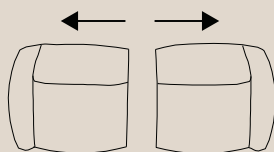

4 Seater
cm 256|101" v090