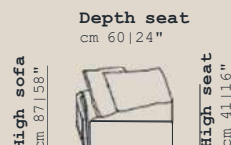

2 Seater right arm
cm 168|66" v022

2 Seater right arm terminal
cm 168|66" v021T

Corner right terminal
cm 148|58" v963

Depth seat
cm 62|24"

Depth sofa
cm 108|43"

Depth seat
cm 60|24"

Depth sofa
cm 148|58"

DATA SHEET