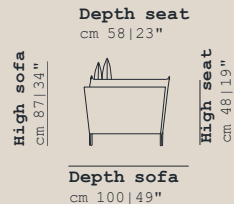

mod / FREE

With its compact dimensions, the Free program fits easily into any living room, offering the choice between a two-seater, two-and-a-half-seater, three-seater sofa and coordinated armchair. The high quality fabric upholstery is characterized by the drawstring stitching that emphasizes the contours, creating a pleasant and current graphic effect.

Avec ses dimensions compactes, le programme Free s'intègre facilement dans n'importe quel salon en offrant le choix entre un canapé deux places, deux places et demie, trois places et un fauteuil coordonné. Le revêtement en tissu de haute qualité se caractérise par les coutures à cordon qui soulignent les contours, créant un effet graphique agréable et actuel.

DATA SHEET

Padding

Seat: Foam
Back: Foam
Arms: Foam

Suspension System

Seat: Electro-welded metal bed frame
Back: Webbing

Other features

Seat: Fixed
Back: Removable (Zip)
Arms: Fixed

Legs

The legs finishes are available according to our colour palettes.