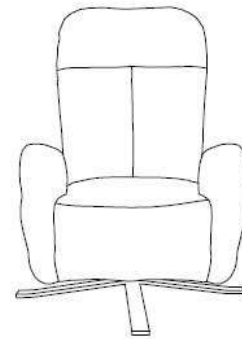

mod / 1807

INCANTO
ITALIAN ATTITUDE

Depth chair
cm 83/33" **V119**

Depth chair open
cm 164/65"

mod / 1825

INCANTO
ITALIAN ATTITUDE

Depht seat
cm 60/30"

High sofa
cm 77/30"