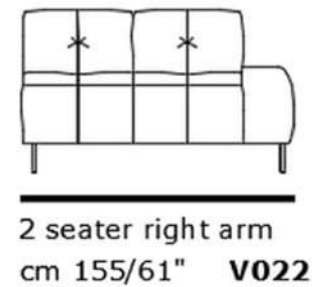

INCANTO
ITALIAN ATTITUDE

mod / 1765

INCANTO
ITALIAN ATTITUDE

High chair
cm 80/31"

Depth seat
cm 54/21"

High seat
cm 43/17"

Depth chair
cm 87/34"

Chair
cm 64/25"