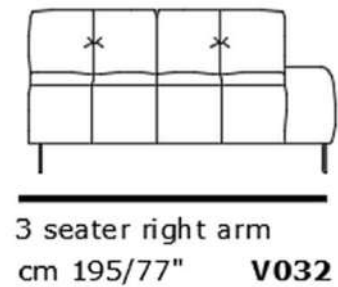

INCANTO
ITALIAN ATTITUDE

mod / 1765

INCANTO
ITALIAN ATTITUDE

High chair
cm 80/31"

Depth seat
cm 54/21"

High seat
cm 43/17"

Depth chair
cm 87/34"

Chair
cm 64/25"