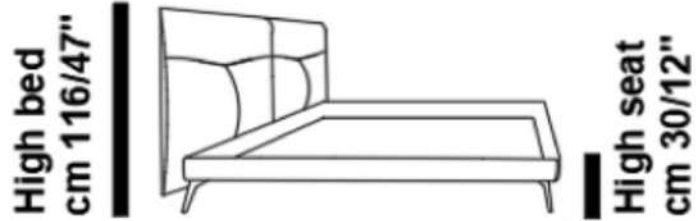

INCANTO
ITALIAN ATTITUDE

mod / DAFNE

INCANTO
ITALIAN ATTITUDE

mod / FRESIA

INCANTO
ITALIAN ATTITUDE

Depth bed
cm 230/91" V108

mod / EBB - DIAMANTE

INCANTO
ITALIAN ATTITUDE