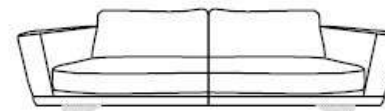

4 seater
cm 255/100" **V090**