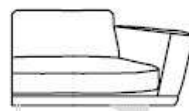

Chair right arm large
cm 112/44" **V009**