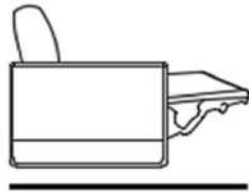

Depth sofa
cm 132/52"