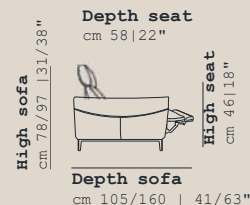

mod / COCÒ

Cocò is a modular system that allows you to furnish large and compact spaces, characterizing them with its refined style. The soft feather padding and the possibility of adjusting the inclination of the body offer a superior level of comfort and ergonomics. The level of construction is also of high class, with handcrafted seams that show off on the armrests, and metal feet.

Cocò est un système modulaire qui vous permet de meubler des espaces grands et compacts, en les caractérisant par son style raffiné. Le rembourrage en plumes douces et la possibilité de régler l'inclinaison du corps offrent un niveau supérieur de confort et d'ergonomie. Le niveau de construction est également de grande classe, avec des coutures artisanales qui font belle figure sur les accoudoirs, et des pieds en métal.

DATA SHEET

Padding Seat:

Foam Back:
Foam Arms:
Foam Backrest:
Foam

Frame

Particle board: 30%
Multilayer: 25%
Fir: 20%
Masonite: 25%

Suspension System

Seat: Springs
Back: Webbing

Other features

Seat: Fixed
Back: Fixed
Arms: Fixed
Backrest: Fixed

Legs

The legs finishes are available according to our colour palettes.