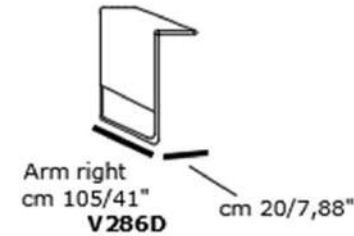

Arm right
cm 105/41"
V286D

cm 20/7,88"