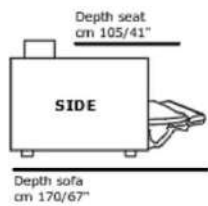

mod / FLEX

INCANTO
ITALIAN ATTITUDE

mod / I861

mod / FLEX

INCANTO
ITALIAN ATTITUDE

mod / 1862

INCANTO
ITALIAN ATTITUDE

High chair
cm 72/28"