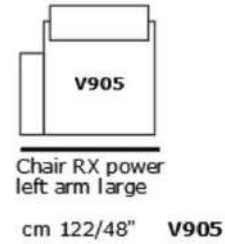

mod / FLEX

INCANTO
ITALIAN ATTITUDE

mod / I861

mod / FLEX

INCANTO
ITALIAN ATTITUDE

mod / 1862

INCANTO
ITALIAN ATTITUDE

High chair
cm 72/28"