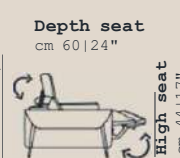

**Chair small left
RX power**
cm 91|36" V903

**Chair small right
RX power**
cm 91|36" V904

High sofa
cm 76/106|30/39"

Depth seat
cm 60|24"

High seat
cm 44|17"

Depth sofa
cm 112/163|44/64"

DATA SHEET

Padding