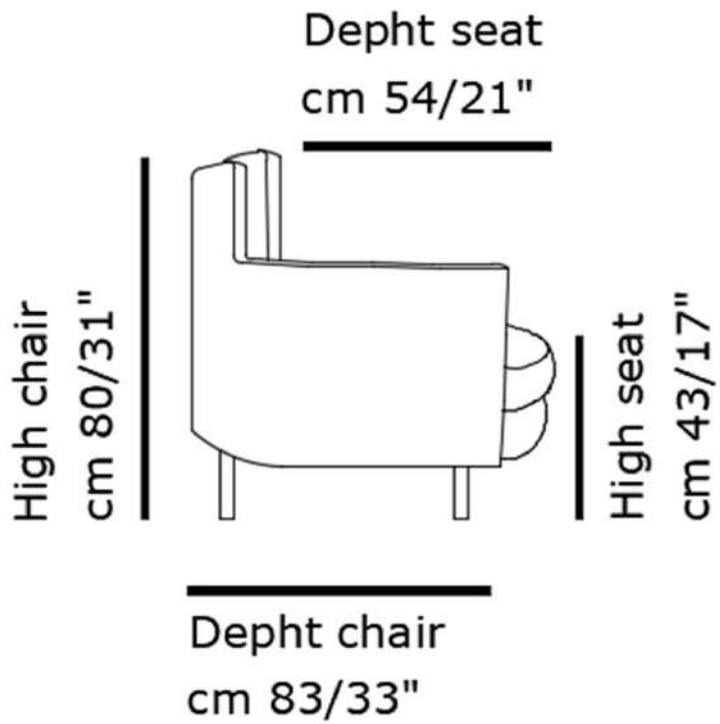

INCANTO
ITALIAN ATTITUDE

Chair
cm 74/29" **V010**

Chair swivel
cm 74/29" **V014**

mod / B669

INCANTO
ITALIAN ATTITUDE

h. cm. 101/40"

p. cm 81/32"

**chair swivel cm 68/27"
V014**