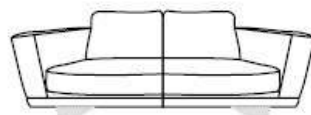

V010

mod / 1776

INCANTO
ITALIAN ATTITUDE

mod / 1776

INCANTO
ITALIAN ATTITUDE

Depth sofa
cm 112/44"

Chair
cm 120/47" **V010**

2 seater
cm 185/73" **V020**