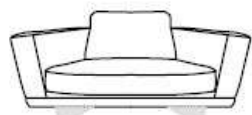

V010

mod / 1776

INCANTO
ITALIAN ATTITUDE

mod / 1776

INCANTO
ITALIAN ATTITUDE

Depth sofa
cm 112/44"

Chair
cm 120/47" **V010**

2 seater
cm 185/73" **V020**