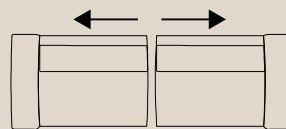

Suspension System

Seat: Webbing
Back: Webbing

Other features

Seat: Fixed
Back: Fixed
Arms: Fixed
Backrest: Fixed

Legs

The legs finishes are available according to our colour palettes.

Chair
cm 130|51" v010

2 Seather
cm 200|79" v020